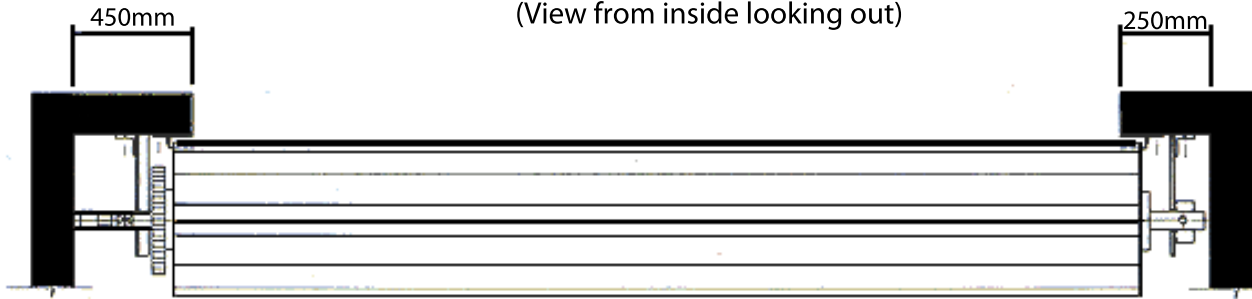

ABLE DOOR SERVICES (NSW) PTY LTD

TECHNICAL INSTALLATION SPECIFICATIONS SHEET

107 Long St, Smithfield NSW, 2164
 Phone: (02) 9757 1877 Fax: (02) 9757 1652
 Email: doorservice@abledoors.com.au
 Website: www.abledoors.com.au

(View from inside looking out)

Height UP TO (mm)	HR	D
2500	500	400
3500	570	420
4500	570	430
5500	620	520
6500	700	600

Note:
 Doors can be either left or right hand operated.
 Standard side room is 450mm Drive Side & 150mm Tail End.
 Doors can be fitted on 150mm if required with Chain mech or motor inside mounted.

Opening Width