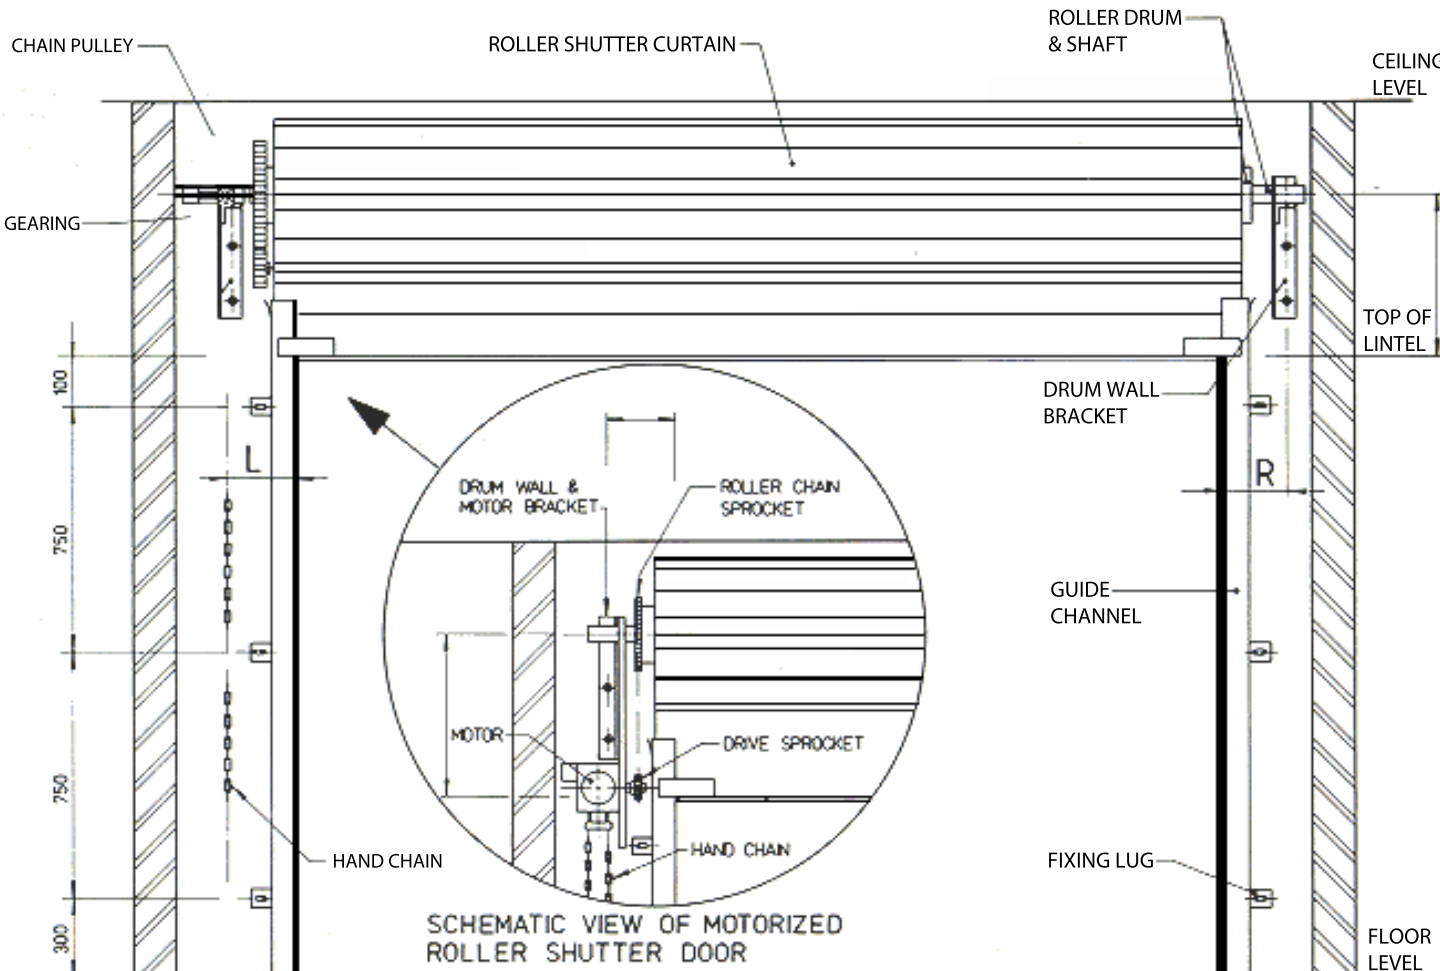

(View from inside looking out)

Height UP TO (mm)	HR	D
2500	500	400
3500	570	420
4500	570	430
5500	620	520
6500	700	600

Note:
 Doors can be either left or right hand operated.
 Standard side room is 450mm Drive Side & 150mm Tail End.
 Doors can be fitted on 150mm if required with Chain mech or motor inside mounted.

Opening Width