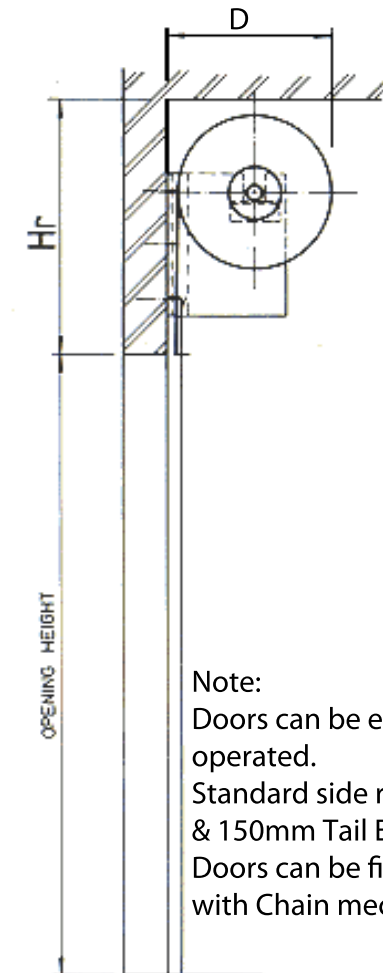

ABLE DOOR SERVICES (NSW) PTY LTD

TECHNICAL INSTALLATION SPECIFICATIONS SHEET

107 Long St, Smithfield NSW, 2164
 Phone: (02) 9757 1877 Fax: (02) 9757 1652
 Email: doorservice@abledoors.com.au
 Website: www.abledoors.com.au

(View from inside looking out)

Height UP TO (mm)	HR	D
2500	500	400
3500	570	420
4500	570	430
5500	620	520
6500	700	600

Note:
 Doors can be either left or right hand operated.
 Standard side room is 450mm Drive Side & 150mm Tail End.
 Doors can be fitted on 150mm if required with Chain mech or motor inside mounted.

Opening Width